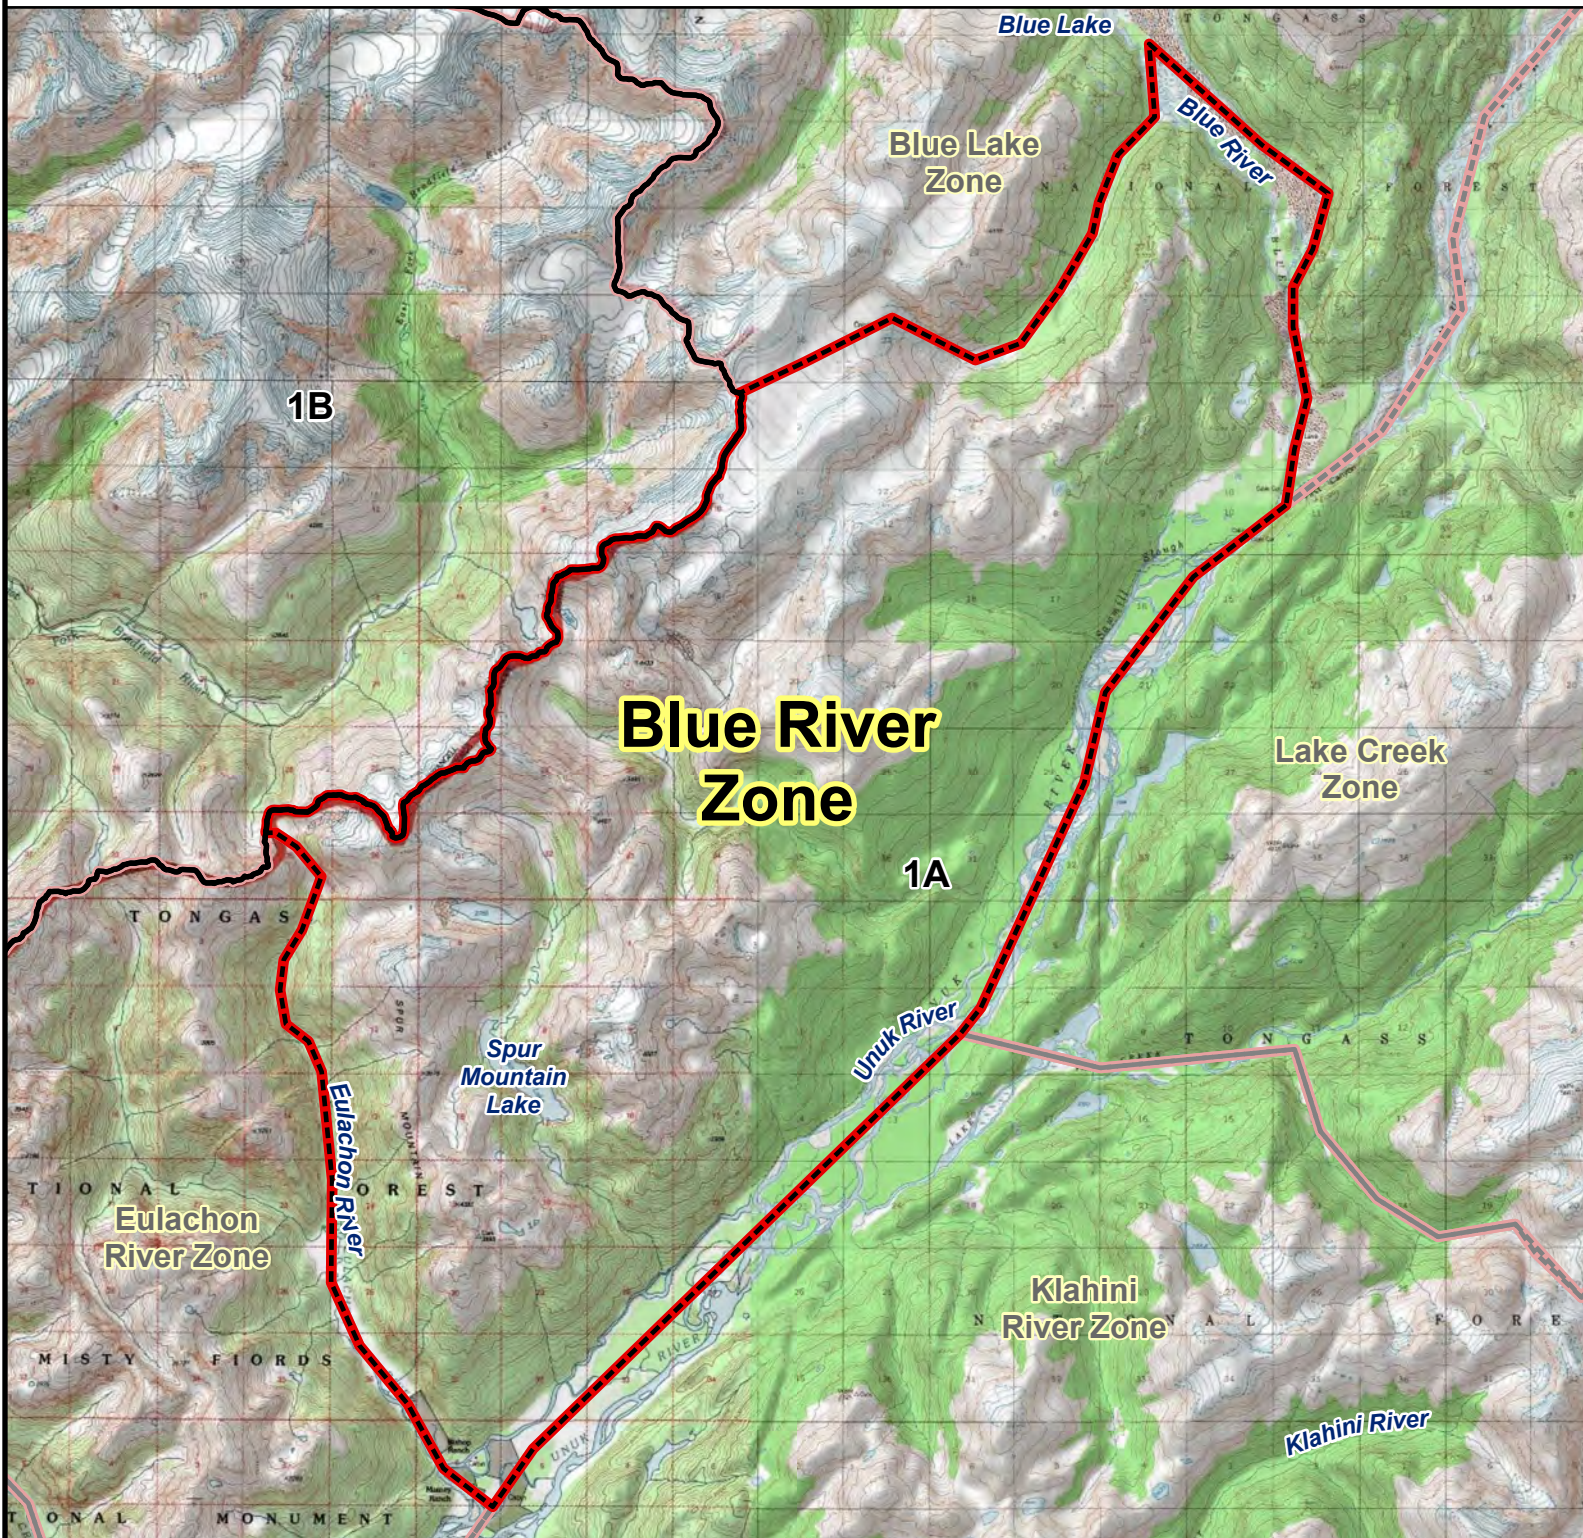

RG002 MOUNTAIN GOAT HUNT

Blue River Zone

Blue River Zone: Originating where the Unuk River and the Eulachon River meet, northwest up the Eulachon River to the headwaters of the Eulachon River, northwest through the valley between two peaks to the drainage that flows north into the Bradfield River, east along the East Fork of the Bradfield River, east through the drainage to the top of the icefield, then southeast to the unnamed lake at GPS coordinates N 56.274016, W -130.930392, northeast from the unnamed lake along the drainage to the outlet of Blue Lake into the Blue River, south down the Blue River to where the outlet of the Blue River meets the Unuk River, southwest along the Unuk River to the point of origin.